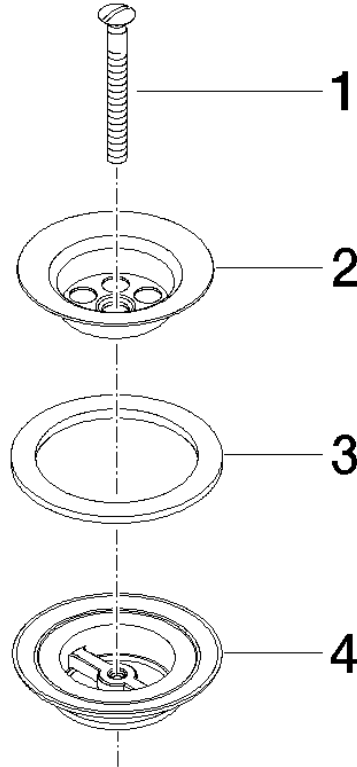

10 100 970

Fits: IMO, LULU, MADISON, MEM, TARA,
CL.1, LISSÉ, VAIA, META, CYO

	Light Gold	10 100 970-26
	Chrome	10 100 970-00
	Brushed Platinum	10 100 970-06
	Platinum	10 100 970-08
	Durabrand (23kt Gold)	10 100 970-09
	Dark Chrome	10 100 970-19
	Brushed Light Gold	10 100 970-27
	Brushed Durabrand (23kt Gold)	10 100 970-28
	Brushed Bronze	10 100 970-42
	Brushed Champagne (22kt Gold)	10 100 970-46
	Champagne (22kt Gold)	10 100 970-47
	Brushed Chrome	10 100 970-93
	Brushed Dark Platinum	10 100 970-99

Grated waste 1 1/4" - Light Gold

IMO

10 100 970

10 100 970

10 100 970

Parts for other finishes can be found here: [Chrome](#)

Spare parts list

No.	Item Number	Name	Quantity used	Delivery time
1	09 30 30 115-26	screw	1	60
2	09 11 01 005-26	strainer	1	60
3	09 14 03 005 90	seal	1	60
4	09 11 01 007-07	pop-up waste	1	60